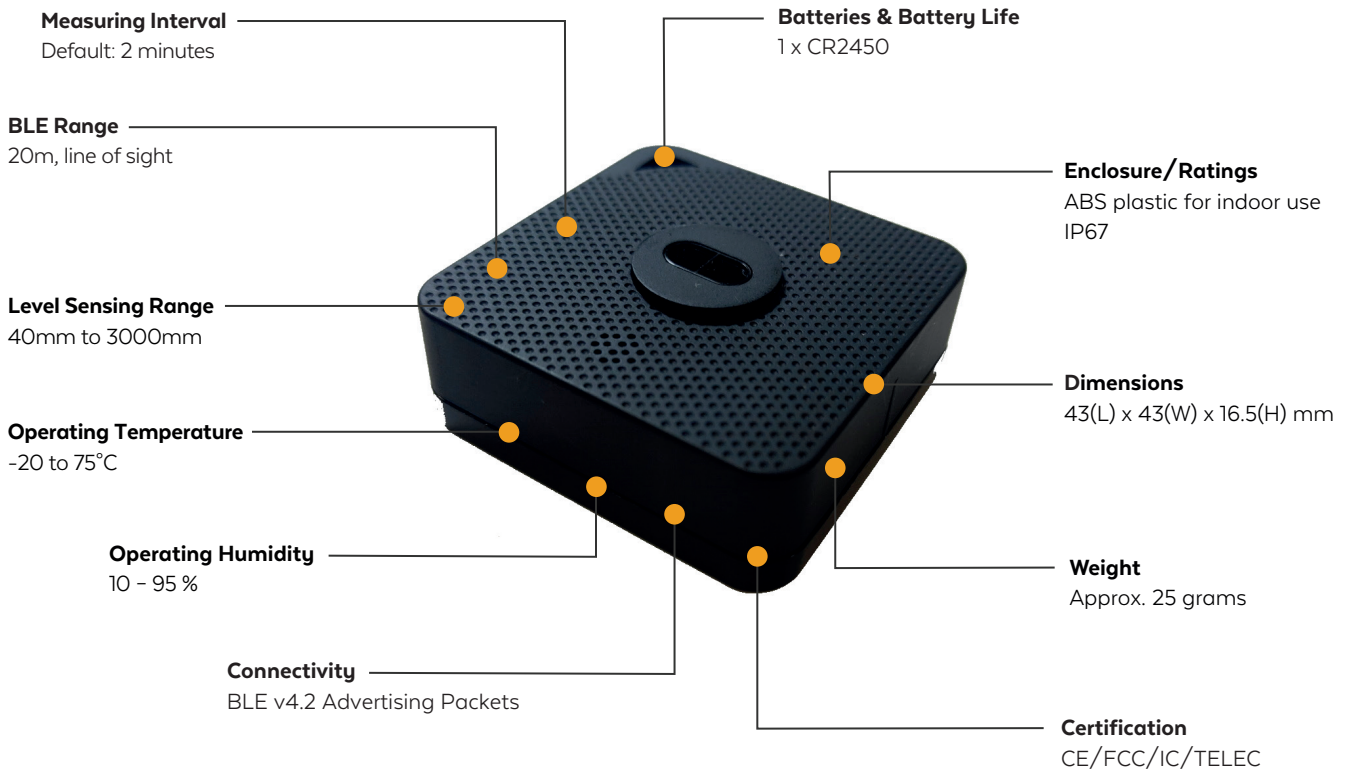

Toilet

TESTED
WIDELY DEPLOYED

Wireless BLE Level Sensor

SF180 is an IP67 Bluetooth Low Energy (BLE) level beacon with a Time-of-Flight (TOF) sensor that measures the distance between the sensor and a single point. The sensor's small form factor makes it easy to install, even in the tightest of spaces. The proximity data is collected and aggregated by the SF180 Sigfox BLE Gateway for communication to cloud applications.

Wireless Bluetooth Advertising

Waterproof

Ultra-Long Battery Life

Small & Compact

Simple Installation

Applications

Facility Management

Jumbo Rolls, Soap Dispenser, Bins